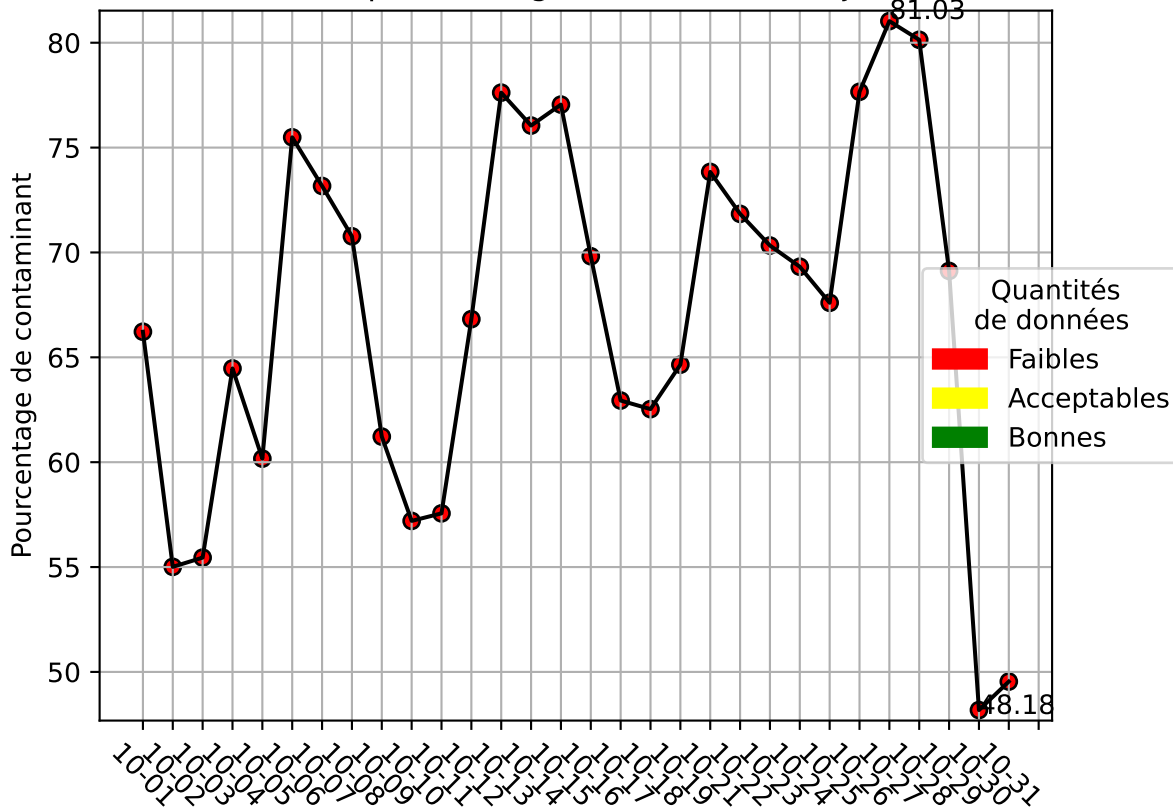

Qualité des photos
(Plus c'est élevé plus c'est flou)

Évolution du pourcentage de contaminant journalier