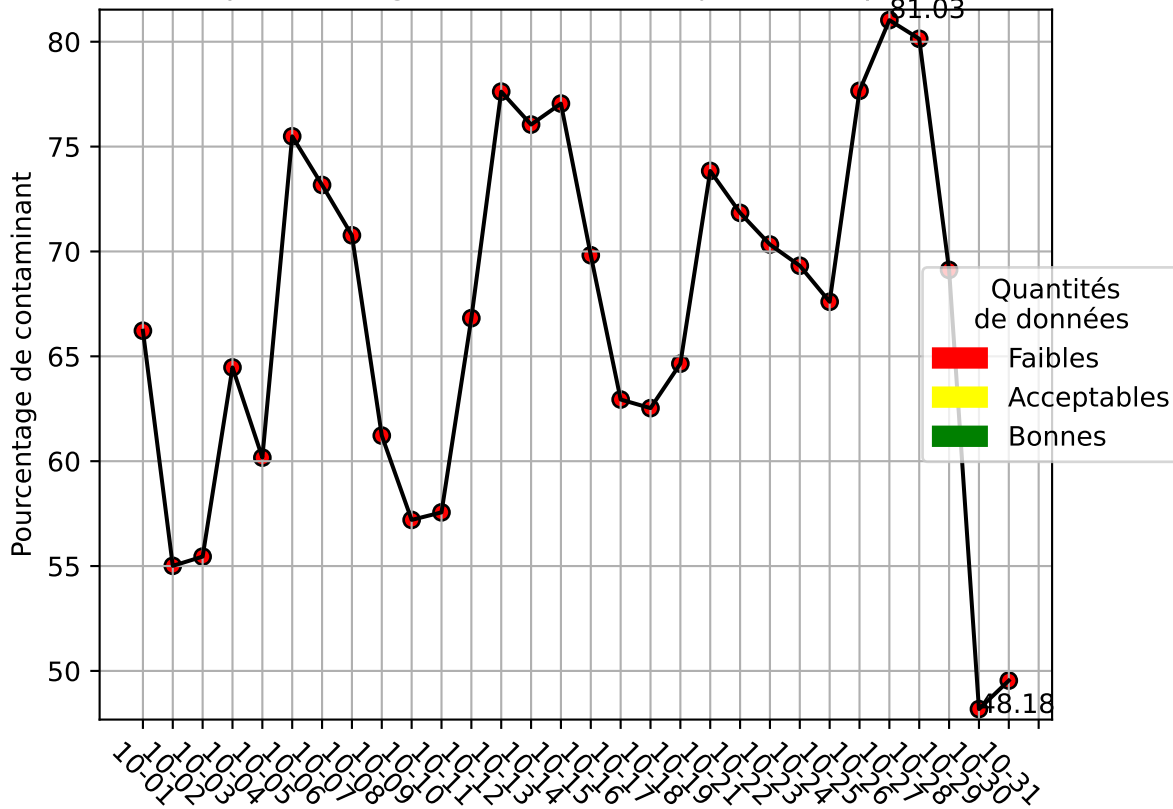

Évolution du pourcentage de contaminant journalier pour incinération