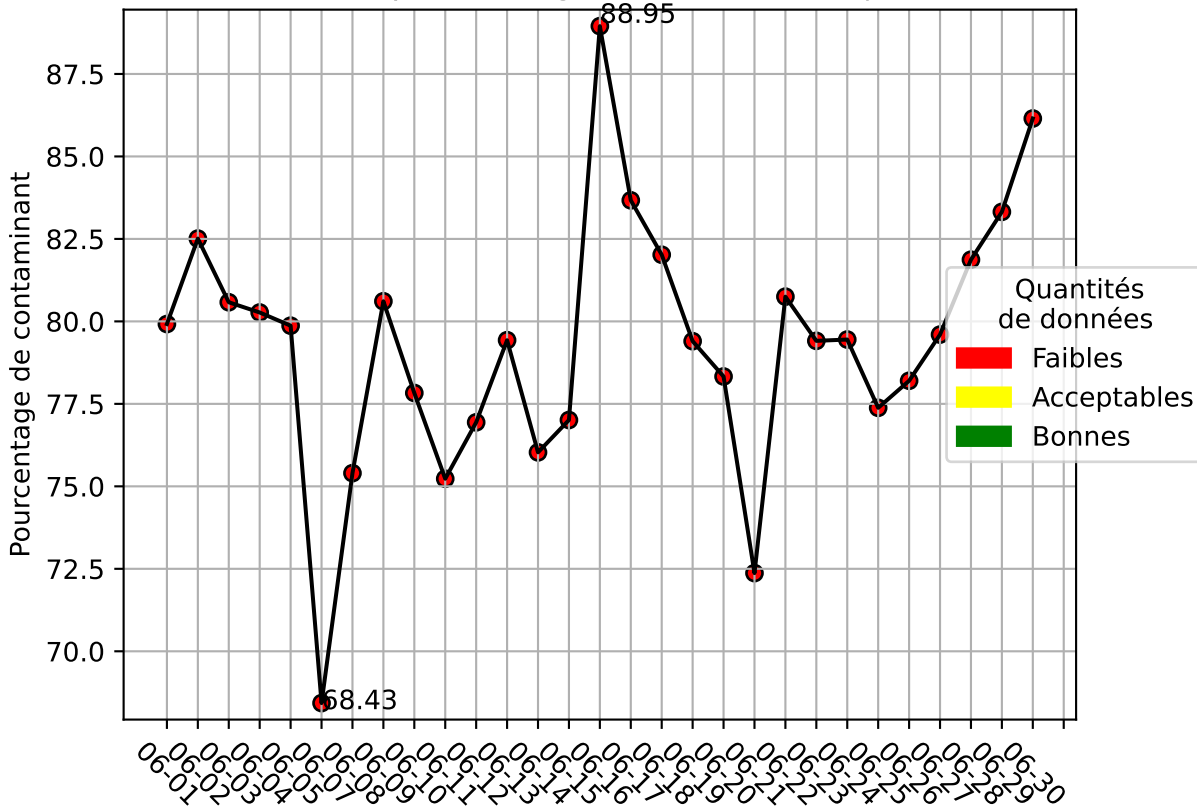

Évolution du pourcentage de contaminant journalier