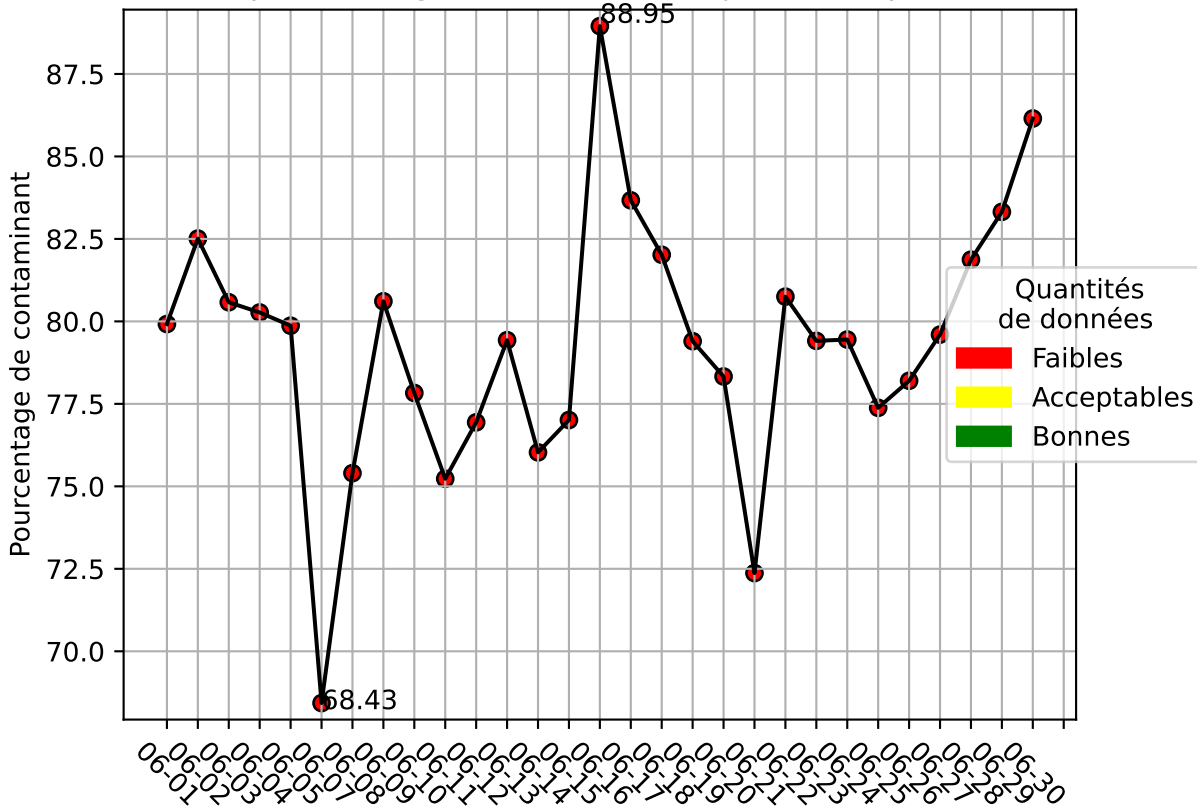

Évolution du pourcentage de contaminant journalier pour incinération